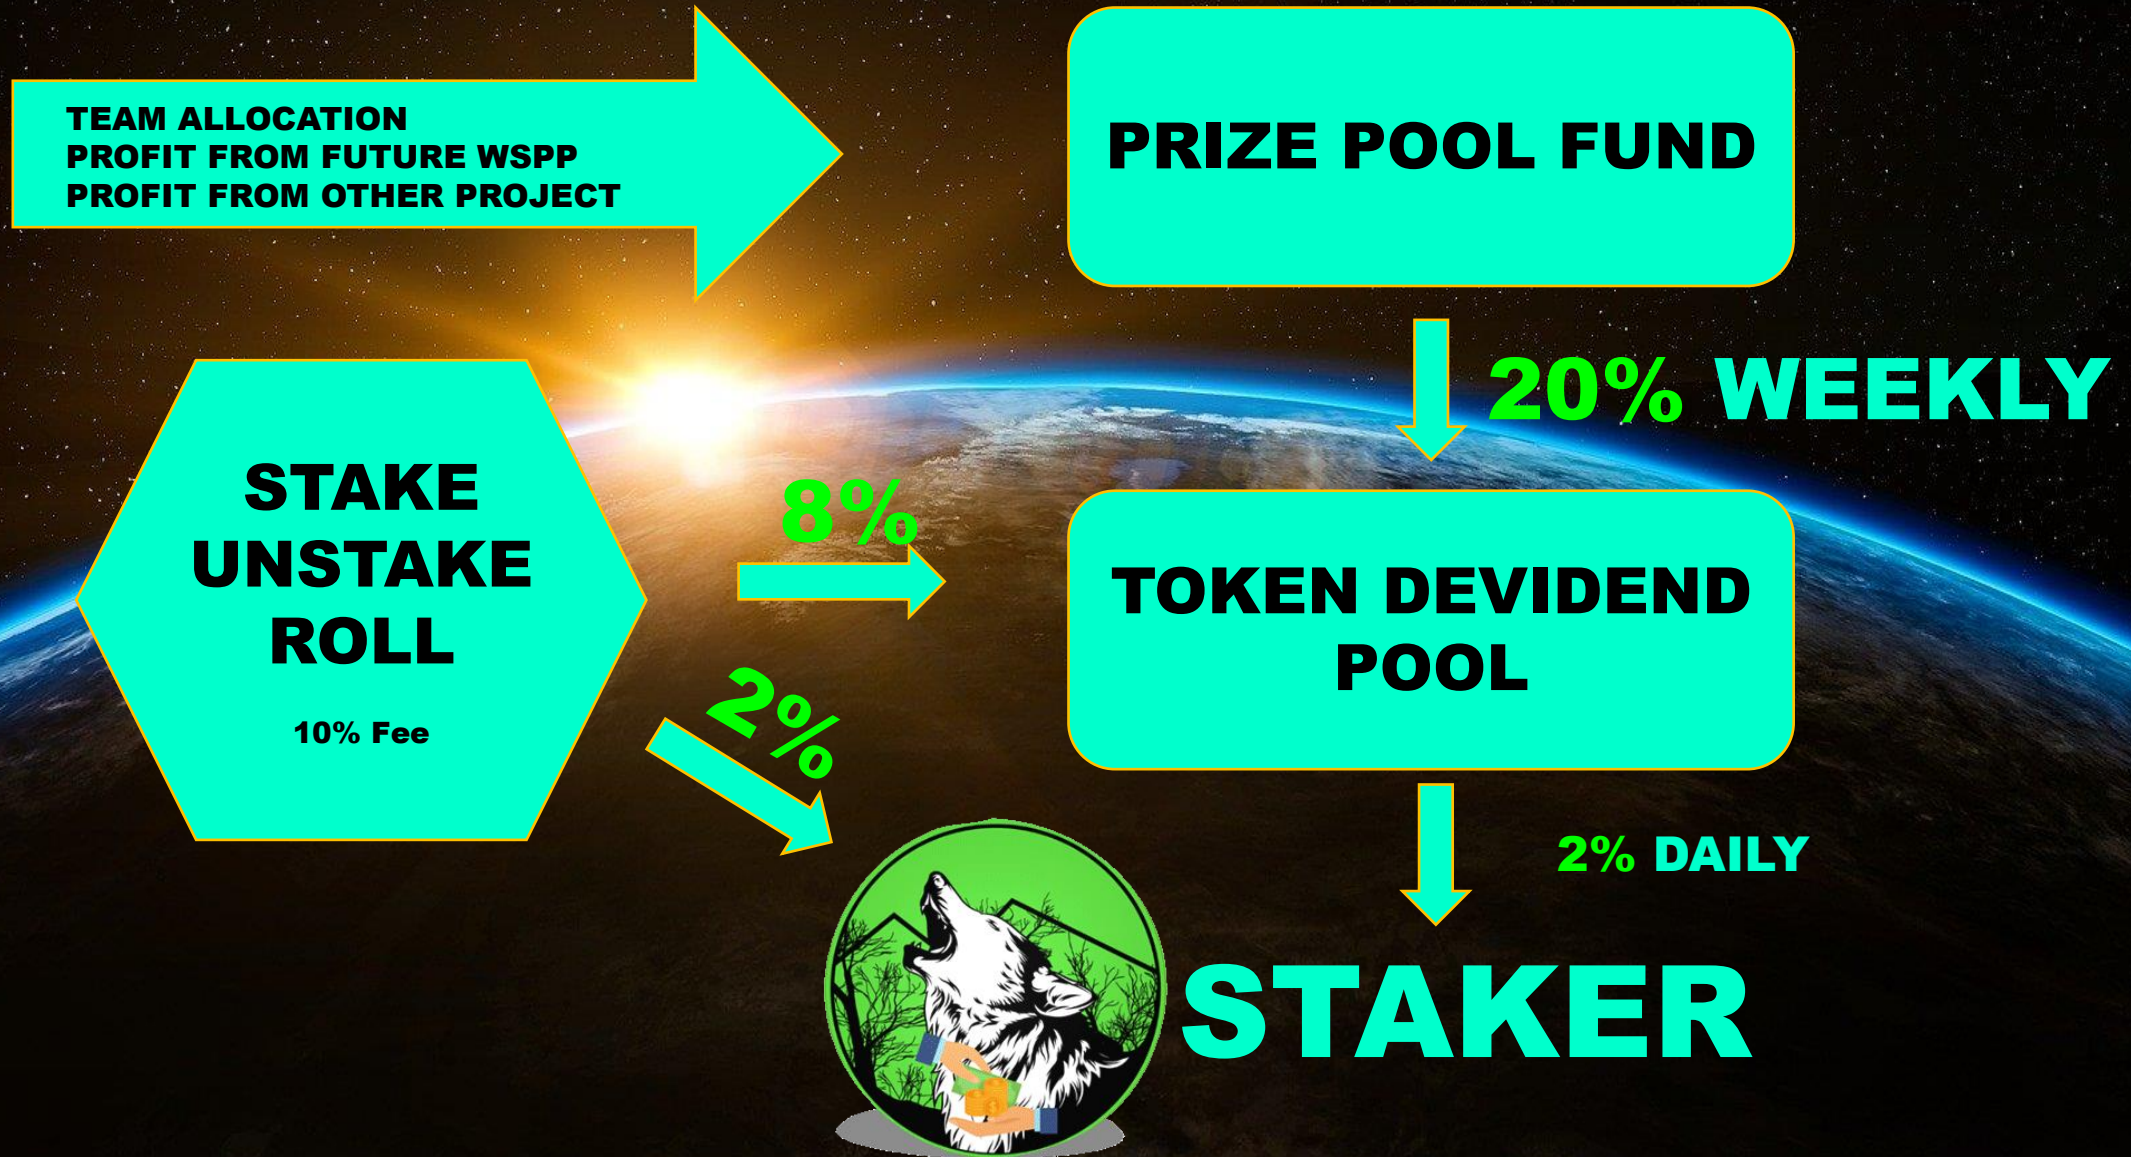

# **WOLF SAFE POOR PEOPLE**

**STAKE PLATFORM**

**Wolf safe poor people team**

**Contact: [dev@wolfsafepoorpeople.com](mailto:dev@wolfsafepoorpeople.com)**

# Staking Pool Infographic

## COMPUNDING (ROLLING)

**Rolling will Give you the Ability to Compound your Earnings by Increasing your Stake Percentage in the Pool, Meaning that you will Get a Larger Share of Incoming **Rewards**, and this will also Help the Platform to Prevent the Share Dilution Overtime. Depending on your Position Size, it is **Recommended to Compound** more or less Frequently.**